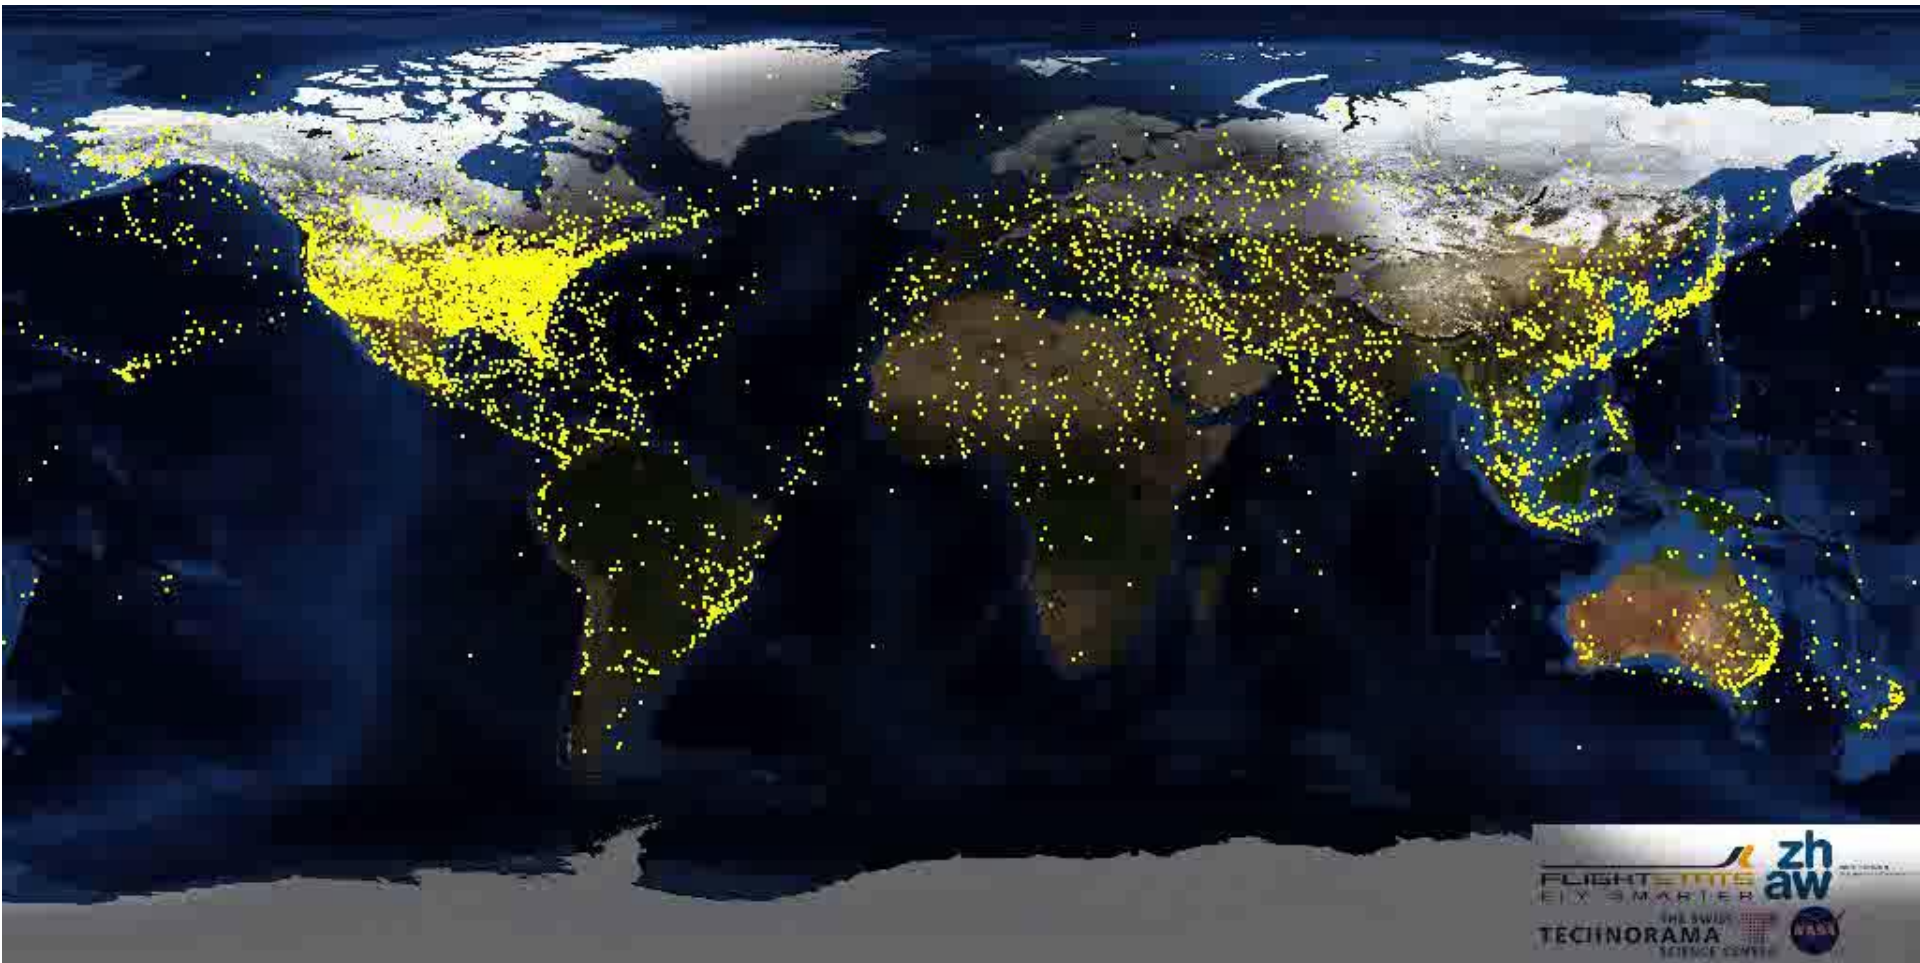

USEUCOM

USNORTHCOM

USCENTCOM

**UNITED STATES PACIFIC
COMMAND**

USAFRICOM

USSOUTHCOM

USEUCOM

USCENTCOM

USNORTHCOM

USAFRICOM

USSOUTHCOM

Sea Lanes: Crossroads of military & economic interests

...and nowhere more vital than in the Asia-Pacific Region

Strait of Malacca
• 1/3 of world trade
• 1/2 of oil shipping
• 70,000 ships/year

Global Air Traffic

USEUCOM

Northern Edge

EXERCISES

Key Resolve / Foal Eagle Keen Ed

Talisman Sabre

USAFRICOM

USSOUTHCOM