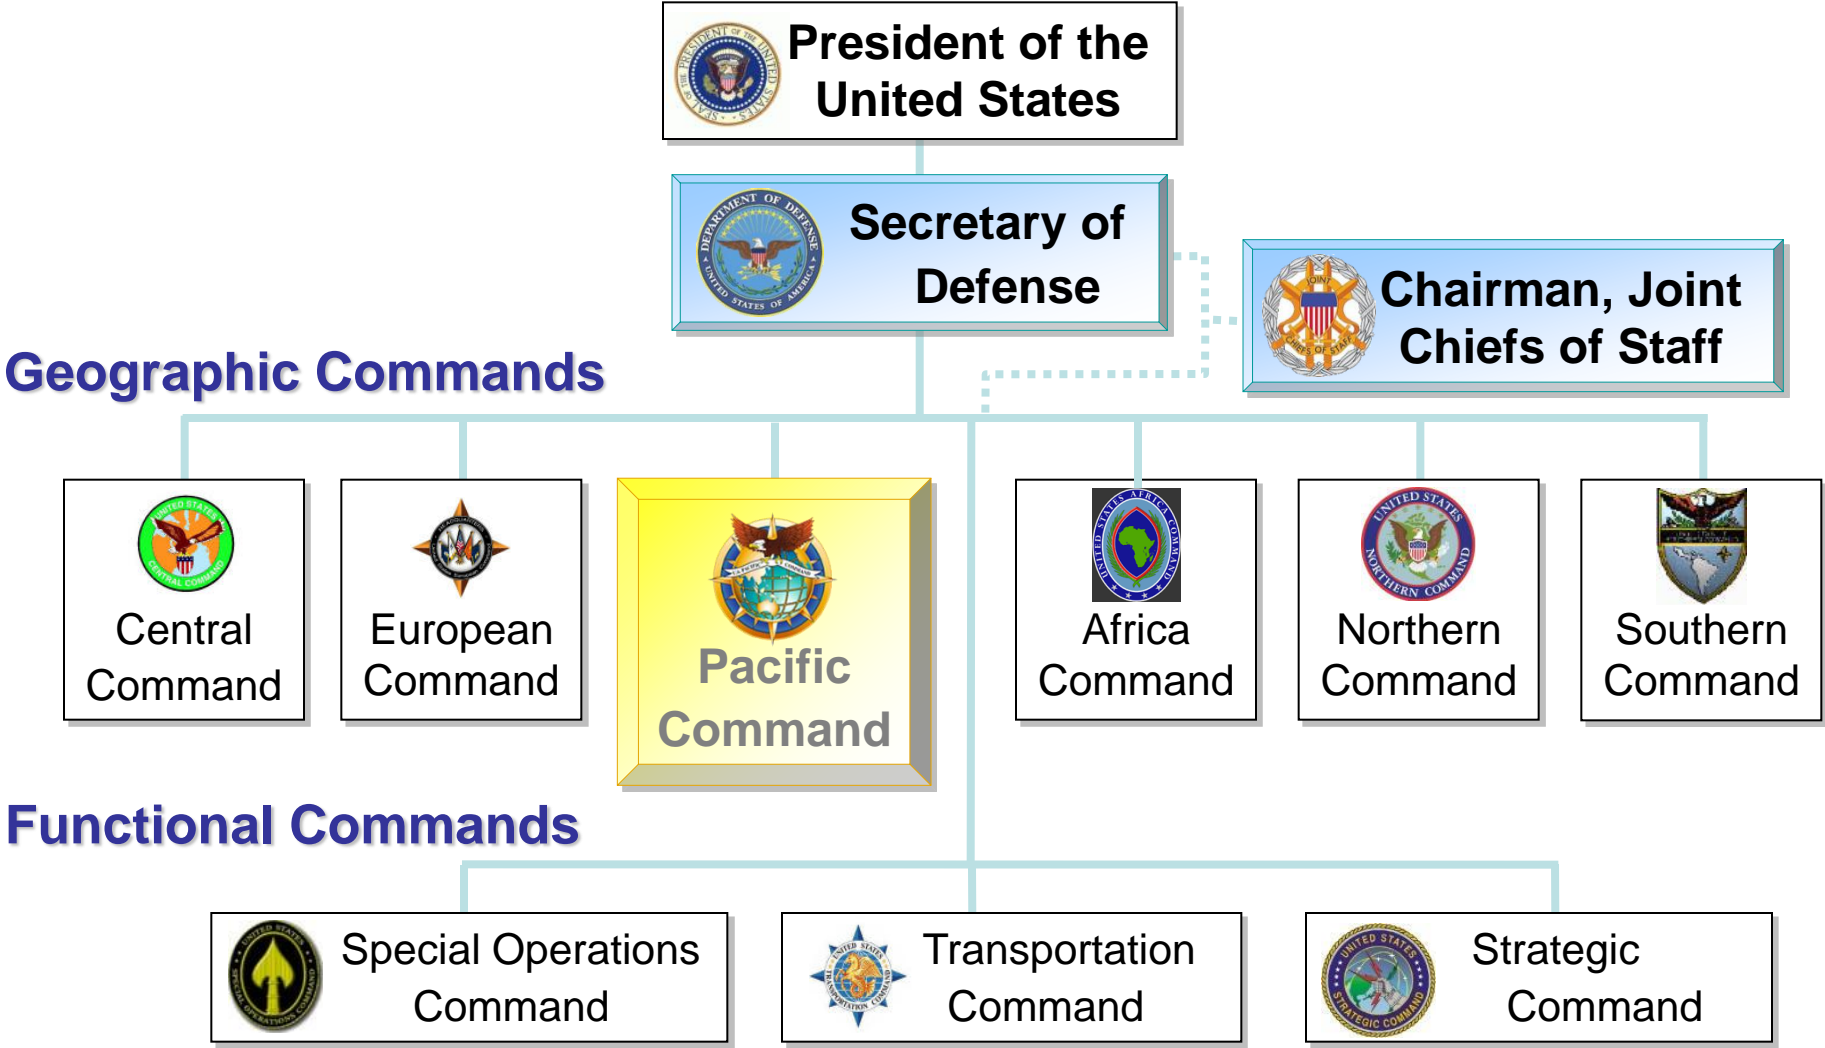

U.S. Pacific Command

**Presentation to:
2012 Engineering Deans Institute**

**16 April 2012
RADM Robin M. Watters
Chief of Staff
U.S. Pacific Command**

Combatant Command Structure

U.S. Pacific Command Structure

USEUCOM

USNORTHCOM

USCENTCOM

**UNITED STATES PACIFIC
COMMAND**

USAFRICOM

USSOUTHCOM

USEUCOM

USCENTCOM

USNORTHCOM

USAFRICOM

USSOUTHCOM

Sea Lanes: Crossroads of military & economic interests

...and nowhere more vital than in the Asia-Pacific Region

Strait of Malacca
• 1/3 of world trade
• 1/2 of oil shipping
• 70,000 ships/year

Global Air Traffic

USEUCOM

Northern Edge

EXERCISES

Key Resolve / Foal Eagle Keen Ed

Talisman Sabre

USAFRICOM

USSOUTHCOM